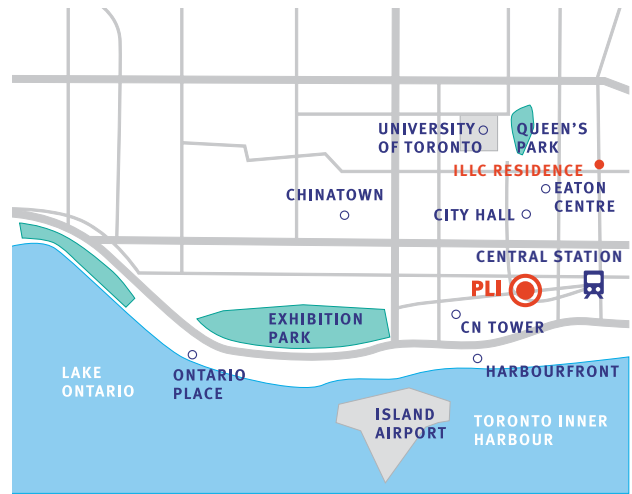

240 Jarvis Street
Toronto, ON M5B 2L1

Estimated 2012 Monthly Rates*	Jan 1 - May 4	May 5 - Aug 23	Aug 24 - Dec 31
Single - 30 consecutive nights minimum	Not available	$1450	Not available
Double - 30 consecutive nights minimum	Not available	$2150	Not available

* All rates and availability should be confirmed with your Customer Sales Advisor before booking.